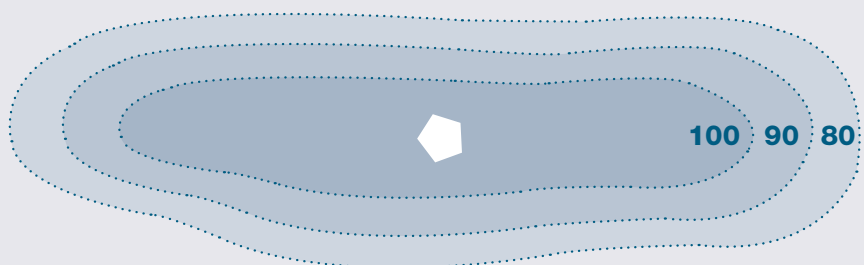

* Speech Transmission Index

** Enhanced Acoustic Simulator for Engineers