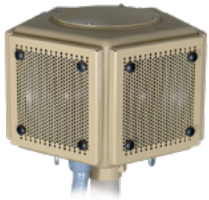

Medium Power Speaker Array (MPSA)

UL250W

Omni-Directional

- One of the smallest-sized omni-directional speaker in the industry
- Reproduces some of the clearest and loudest audio signals available for this range of service
- UL Listed units are omni-directional loudspeakers that produce 360 degrees of acoustic energy
- High-fidelity output remains intelligible up to a quarter mile from the device
- UL1480, ULC, CSFM